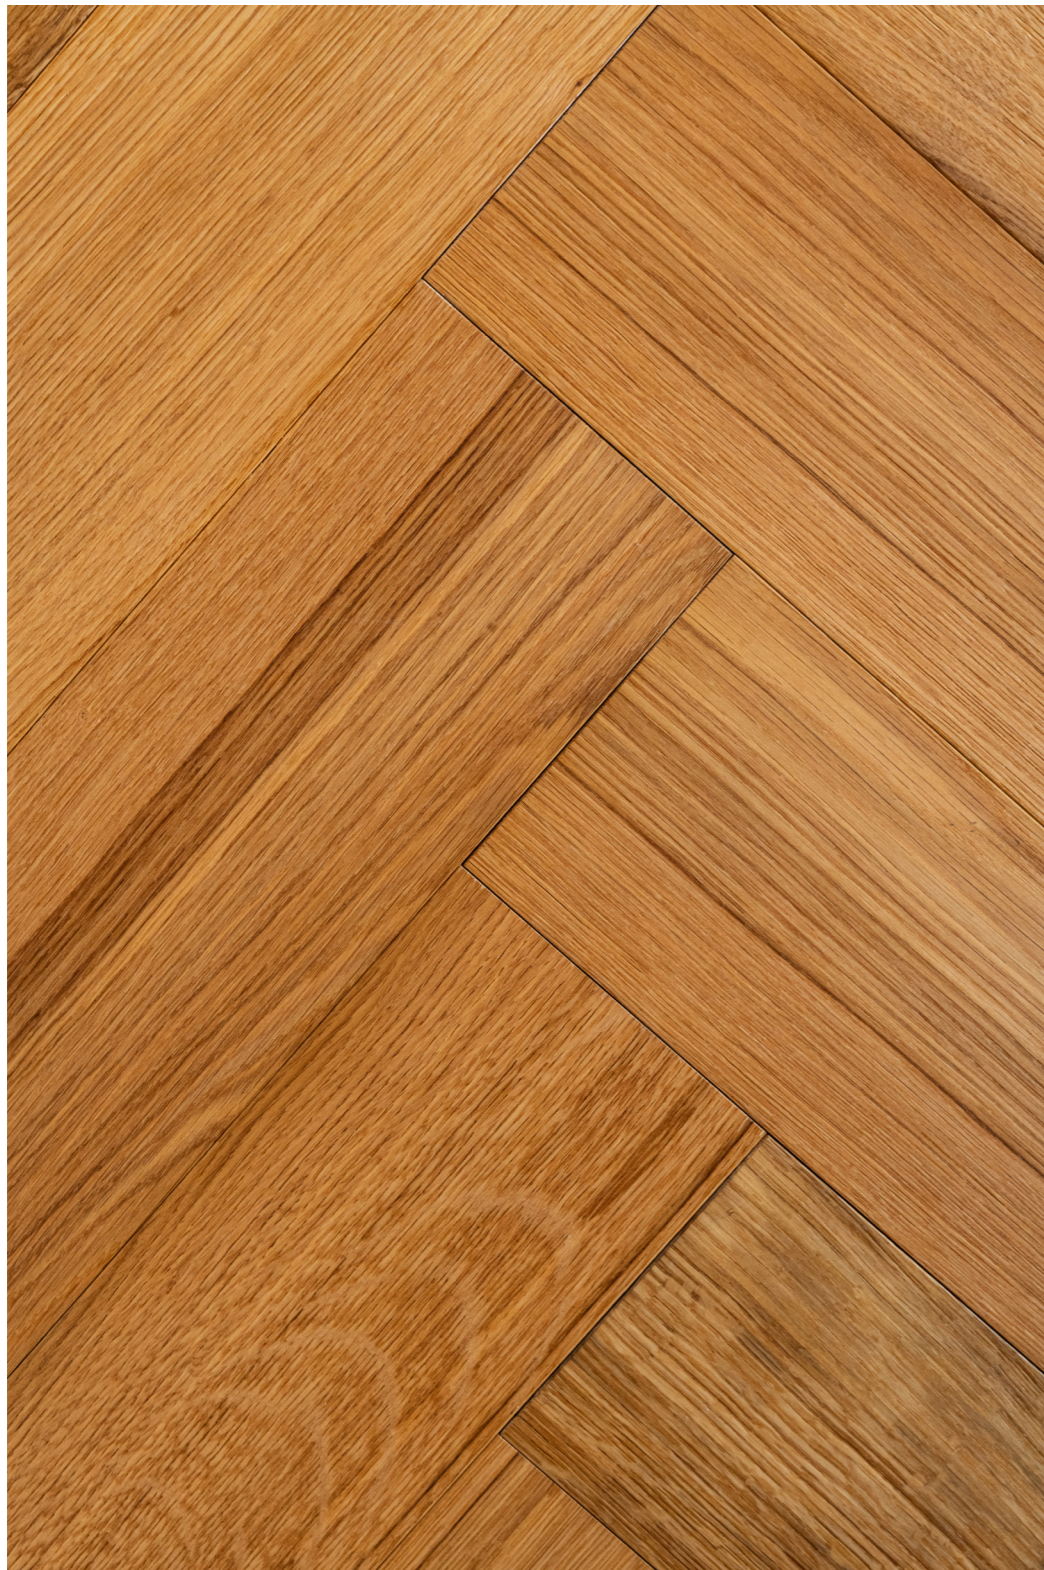

ETNA

Species: European Oak

Thickness: 14/3 mm

Length: 1825 mm

Width: 140 mm

Designer Edge: 4 side Micro-Bevelled

Texture: Brushed Install

Type: Tongue & Groove