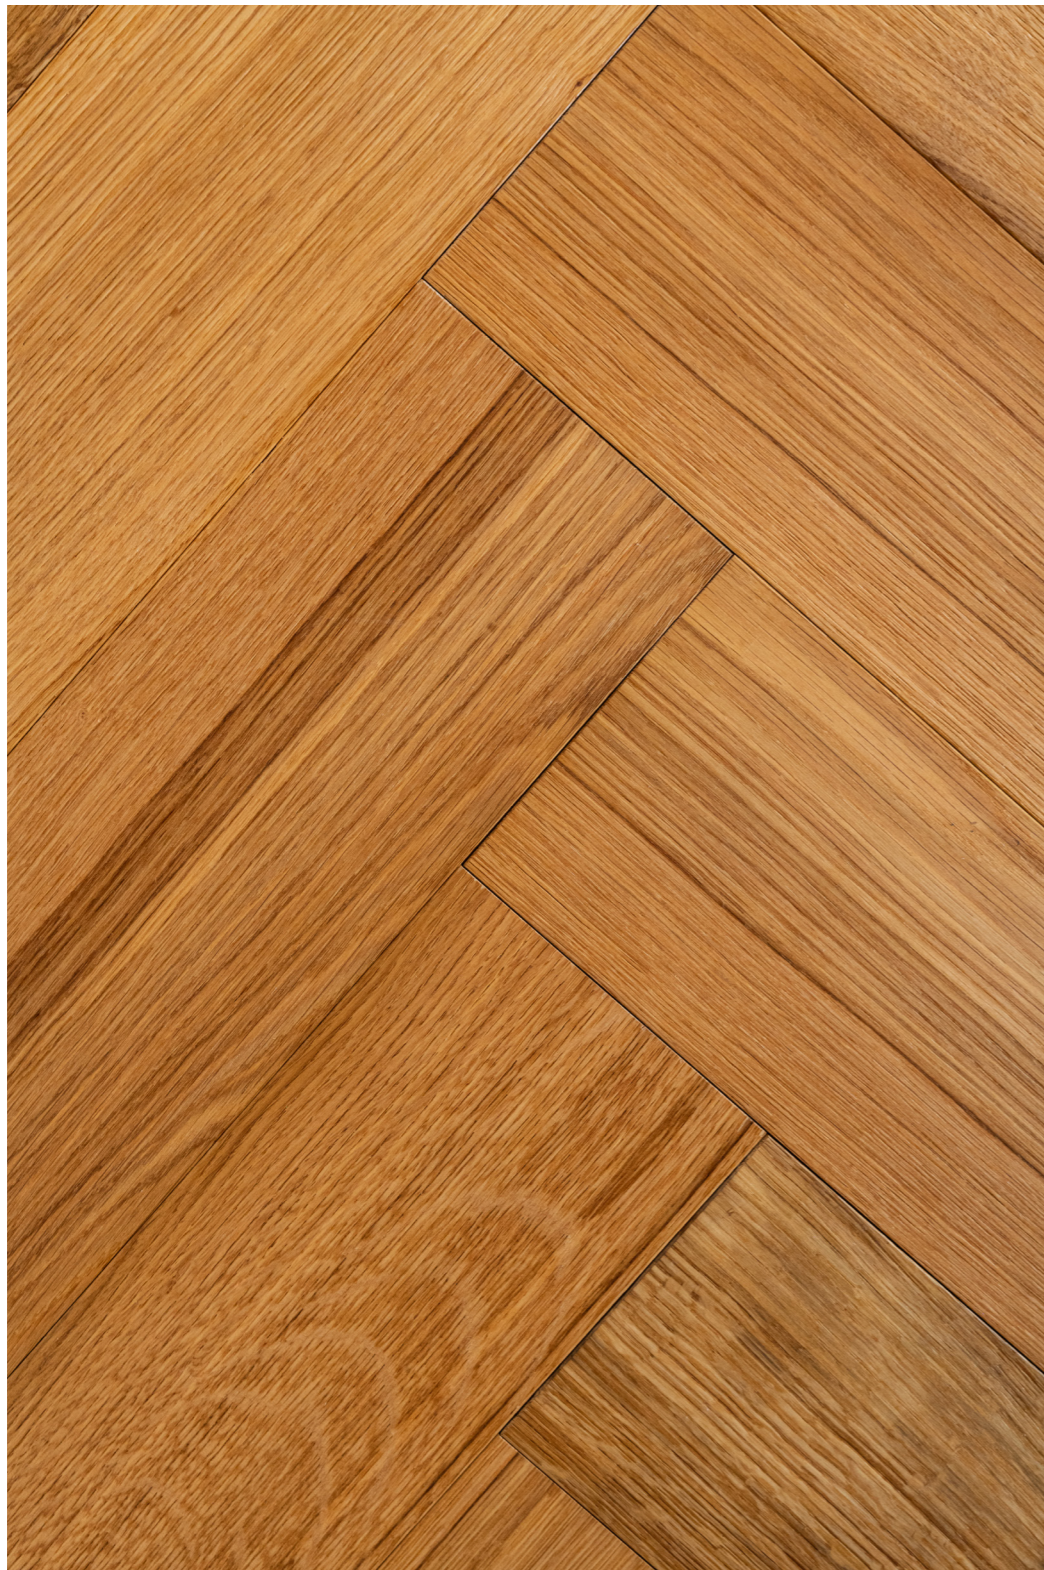

ETNA

Species: European Oak

Thickness: 15/3 mm

Length: 1520 mm

Width: 180 mm

Designer Edge: 4 side Micro-Bevelled

Texture: Brushed

Type: Tongue & Groove